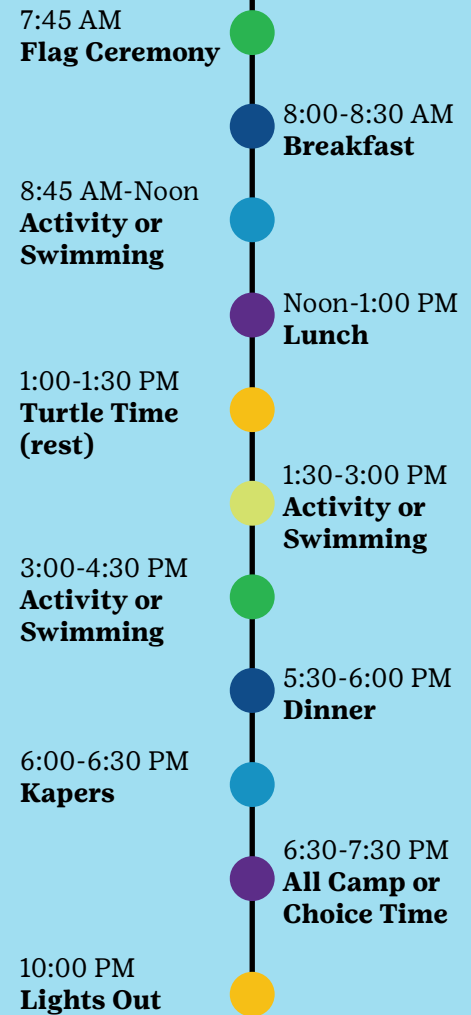

Special Needs

GSNEO strives to make reasonable accommodations for campers with special needs and/or dietary restrictions. Due to rugged terrain, some area of camp might not be accessible. Please contact Customer Care at customer care@gsneo.org no later than two weeks in advance to determine what is available to make your Girl Scout's camp experience safe, fulfilling, and rewarding.

Accreditation

Camps Ledgewood, Sugarbush, and Timberlane are accredited by the American Camp Association® (ACA). ACA-Accredited® Camps meet up to 300 health and safety standards and is a family's best evidence that their camp is committed to the health, safety, and overall well-being of their child.

Healthcare at Camp

At GSNEO, we prioritize the well-being and safety of all campers, guided by our philosophy of fostering a supportive and healthy environment where Girl Scouts can thrive. A dedicated health care provider will be on-site throughout the camp program to nurture the health and safety of all participants. Their responsibilities include administering routine and emergency care and distributing medications. A current health history form is required for all overnight campers. Please complete the form and bring it to camp.

A typical day at Overnight Camp

Note: Schedule subject to change.

Help Us Contact You!

When registering for programs, confirm and update your email address in your registration profile on gsneo.org. All confirmations and cancellations are sent to the email address on file. To be sure you don't miss important emails regarding camp reservations, please add noreply@doubleknot.com to your safe or trusted sender list. Please consider adding [@gsneo.org](https://gsneo.org) as a trusted domain.