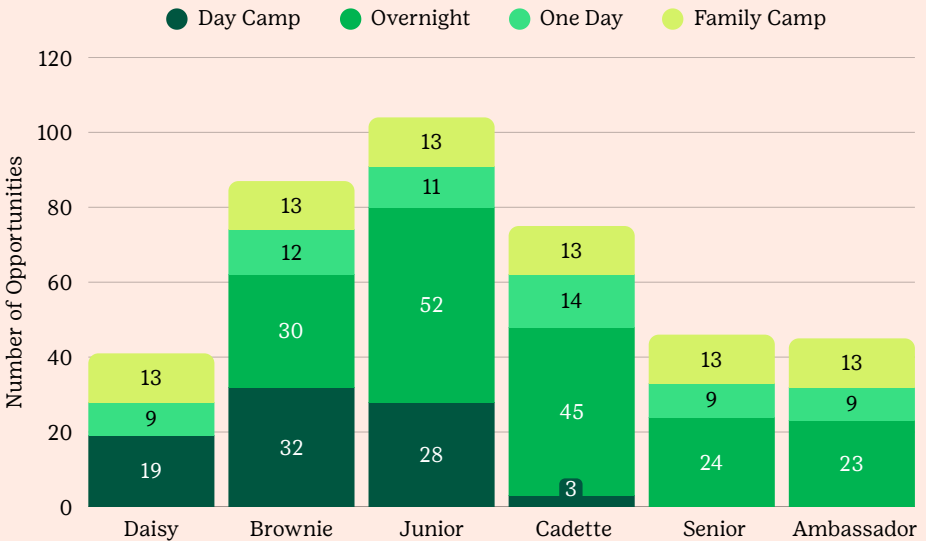

# Camp by the Numbers

**2903**  
S'mores Made

**18**  
Final Campfires

**768**  
Miles Hiked

**622**  
Songs Sung

**288**  
Meals Served

**674**  
Acres of Fun

**100%**  
Sisterhood

## Experiences by Age Level 2026